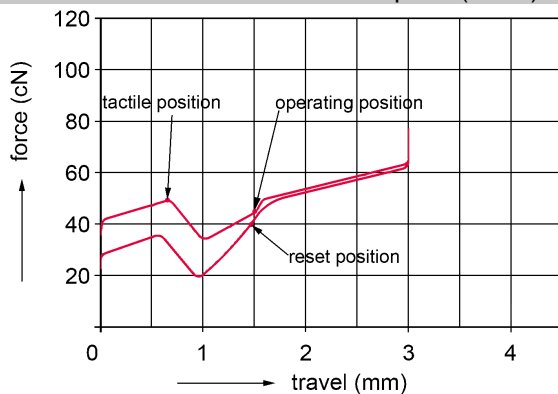

• Operation characteristics: ML Pressure point (50cN)

- Inscription technology: Laser
- Inscription layout: Standard
- Number of Keys: Product dependant, see table "Models"

Packaging Unit:

- Number of products in the master package: 10
- Number of master packages per pallet: 33

Warranty:

3-year limited manufacturer's guarantee

For the first two years after delivery, the statutory warranty applies. In the third year after delivery, CHERRY voluntarily grants an additional warranty according to the following conditions ("extended warranty"). In the event of a defect, please contact the seller of your CHERRY product. Do not carry out any repairs on your own and do not open the product. There is no warranty if unauthorized changes to the product cause a defect.

Conditions for the extended warranty:

In the case of a defect after the first 2 years after delivery of the CHERRY product, CHERRY grants its customers for the additional period of one year the right to assert claims for cure, i.e. demand that the defect is remedied or a thing free of defects is supplied. The extended warranty is to be asserted against the seller of the CHERRY product upon presentation of the original invoice, proof of purchase or a comparable proof of the time of purchase.

CHERRY, and the seller of the CHERRY product, where applicable, shall remedy the defect in the event the customer has justified claims for cure under the terms of the extended warranty.

Excluded from the extended warranty are damages caused by improper use, in particular by the effects of chemical substances, other damages caused by external influences, as well as normal wear and tear and optical changes, in particular discoloration or abrasion of shiny areas. Also excluded from the extended warranty are accessories and other parts which are not an integral part of the purchased item.

Errors, technical changes and delivery possibilities excepted. Technical information refers only to the specifications of the products. Features may differ from the information provided.